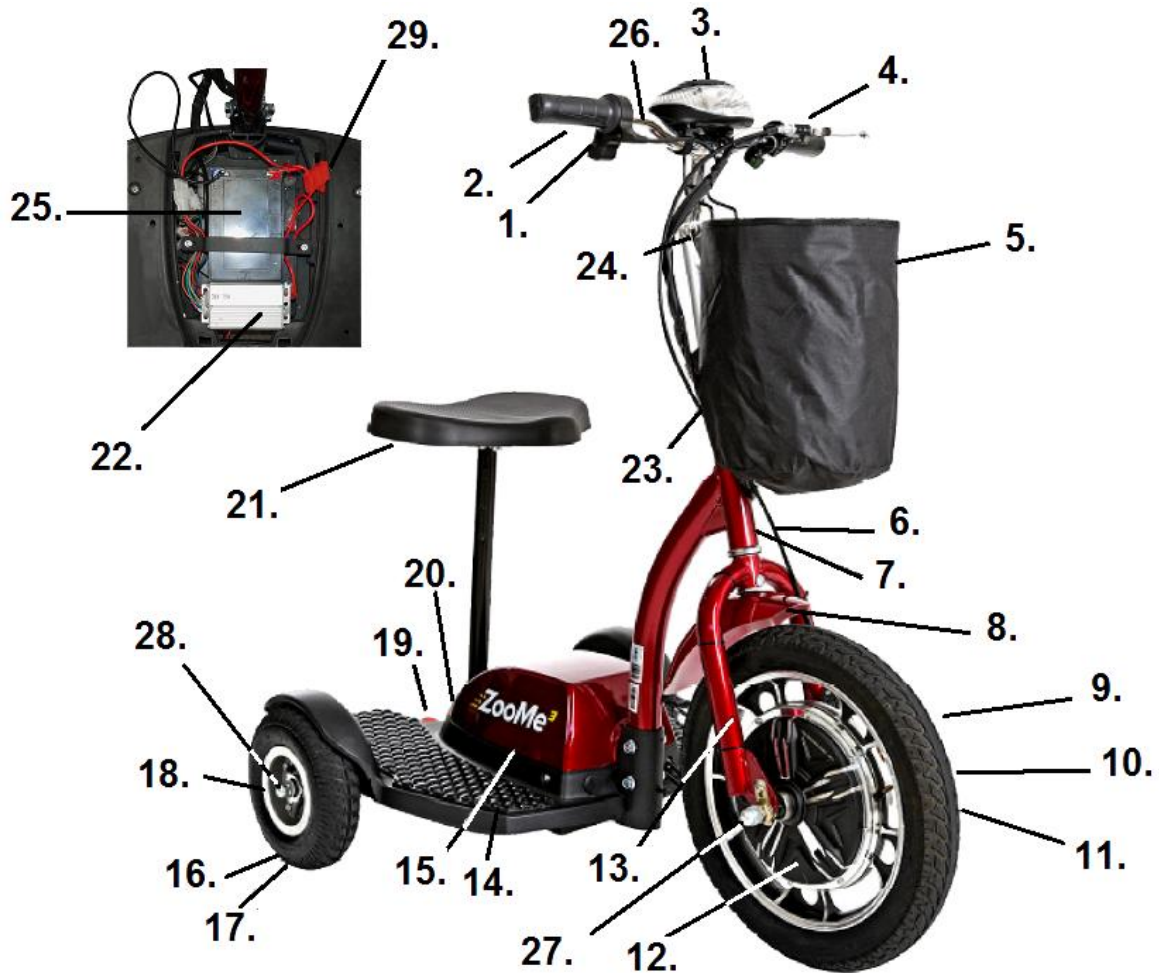

ZOOME 3

- | | |
|------------------------------------|---|
| 1. Horn Assembly- ZOOME3-11 | 19. Anti Tip Wheel- ZOOME3-15 |
| 2. Throttle- ZOOME3-02 | 20. Charging Port- ZOOME3-04 |
| 3. Headset Assembly- ZOOME3-01 | 21. Seat Assembly- ZOOME3-12 |
| 4. Brake Lever- ZOOME3-14 | Seat Height Clamp- ZOOME3-26 |
| 5. Basket- ZOOME3-18 | Bottom Seat Clamp- ZOOME3-27 |
| 6. Brake Cable- ZOOME3-28 | 22. Controller- ZOOME3-00 |
| 7. Stem Bearing Kit- ZOOME3-25 | 23. Folding Handlebar Assembly- ZOOME3-23 |
| 8. Wheel Fender- ZOOME3-13 | 24. Handlebar Locking Lever- ZOOME3-24 |
| 9. Front Tire- ZOOME3-08 | 25. Battery (3 needed)- LRM402109 * |
| 10. Front Tube- ZOOME3-05 | * If the battery terminals are soldered to the |
| 11. Brake Assembly- ZOOME3-16 | battery harness, send part # ZOOME3-29 |
| Brake Pad- ZOOME3-17 | at no charge. |
| 12. Motor- ZOOME3-10 | 26. Handlebar- ZOOME3-30 |
| 13. Front Fork- ZOOME3-22 | 27. Front Axle Cap Nut & Locking Nut- ZOOME3-32 |
| 14. Floor Mat Set- ZOOME3-20 | 28. Rear Axle Cap Nut & Spacer- ZOOME3-33 |
| Left- ZOOME3-20L | 29. 30 Amp Fuse- BF30AH |
| Right- ZOOME3-20R | |
| 15. Battery Cover- ZOOME3-21 | |
| 16. Back Tire- ZOOME3-09 | Not shown- Charger- ZOOME3-03 |
| 17. Back Tube- ZOOME3-06 | Tool Kit- ZOOME3-19 |
| 18. Rear Wheel Assembly- ZOOME3-07 | |